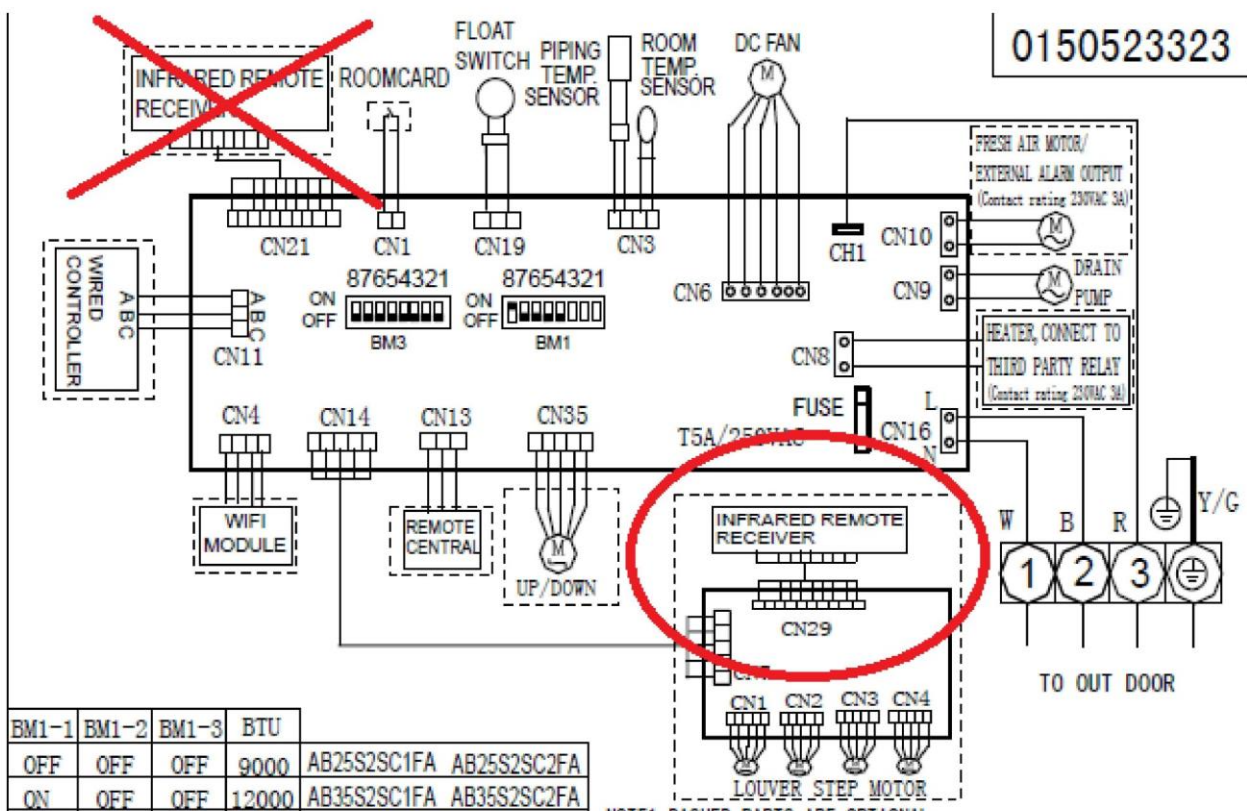

0150523323

BM1-1	BM1-2	BM1-3	BTU		
OFF	OFF	OFF	9000	AB25S2SC1FA	AB25S2SC2FA
ON	OFF	OFF	12000	AB35S2SC1FA	AB35S2SC2FA
OFF	ON	OFF	18000	AB50S2SC2FA	
ON	ON	OFF	24000		
OFF	OFF	ON	28000		
ON	OFF	ON	36000	BM1-4	ROOM CARD
OFF	ON	ON	48000	ON	Available
ON	ON	ON	60000	OFF	Unavailable
				BM1-5	COOL HEAT
				ON	Cool only
				OFF	Heat pump
				BM1-6	FUNCTION
				ON	Fault alarm
				OFF	Fresh air
				BM1-7	
				ON	
				BM1-8	TYPE DEFINE
				OFF	Cassette

NOTE1. DASHED PARTS ARE OPTIONAL.
 2. USERS SHOULD NOT SET BM1 AND BM3.
 3. CN21 AND CN35 ARE ONLY USED ON MODEL AB25S2SC1FA AND AB35S2SC1FA.

R: RED
 B: BLACK
 W: WHITE
 Y/G: YELLOW/GREEN