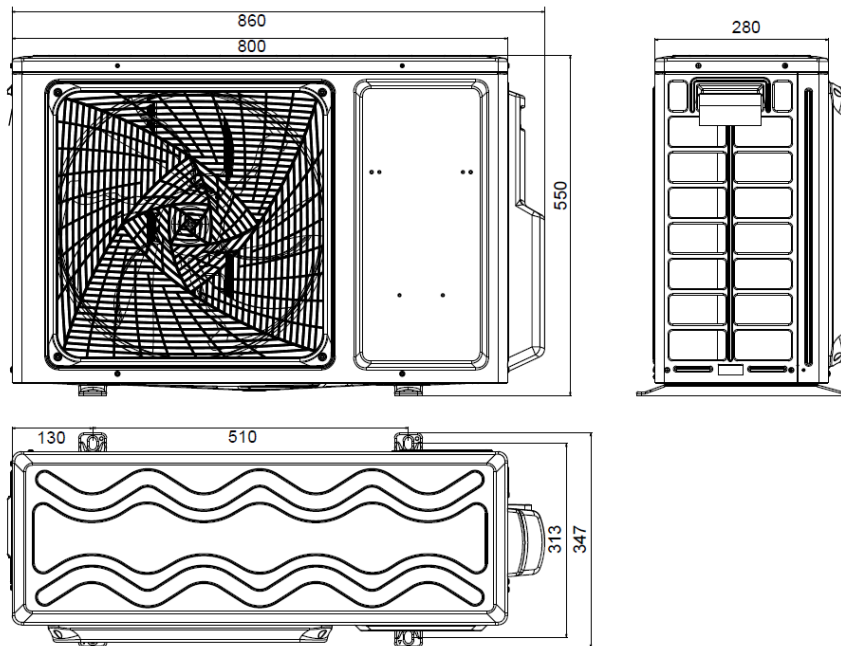

Single Split Systemen Supermatch

Afmetingen buitenunits

1U25S2SM1FA (Art. 7816505) – 1U35S2SM1FA (Art. 7816506) –
1U42S2SM1FA (Art. 7817613)

1U50S2SJ2FA (Art. 7816507)

1U71S2SG1FA (Art. 7816508)