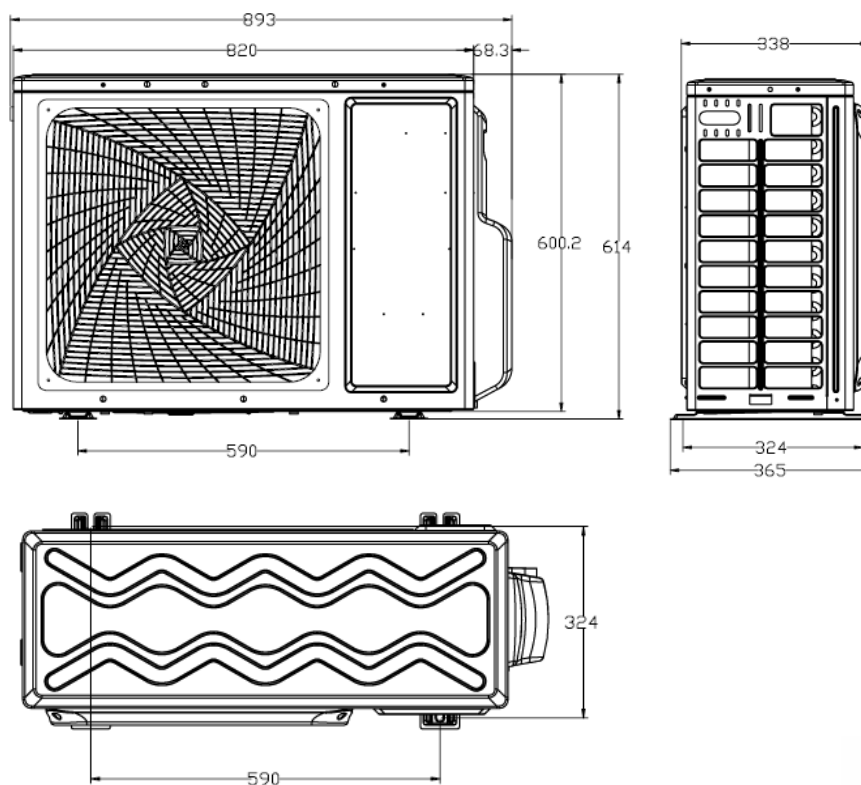

Single Split Systemen Supermatch

Afmetingen buitenunits

1U25S2SM1FA (Art. 7816505) – 1U35S2SM1FA (Art. 7816506) –
1U42S2SM1FA (Art. 7817613)

1U50S2SJ2FA (Art. 7816507)

1U71S2SG1FA (Art. 7816508)